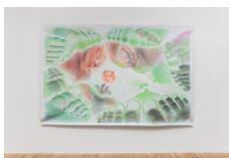

**EXHIBITION CHECKLIST**

*Pieter Slagboom: Saturated Manuscript*, Bridget Donahue, New York, New York, September 10 - October 31, 2020

**Pieter Slagboom**

*Shifting Scale*, 2020

Colored pencil on linen

84 1/4 × 126.4 in. (214.00 × 321.06 cm)

**Pieter Slagboom**

*Cabin*, 2020

Colored pencil on linen

84 1/4 × 126.4 in. (214.00 × 321.06 cm)

**Pieter Slagboom**

*Fingers II*, 2020

Colored pencil on linen

84 1/4 × 126.4 in. (214.00 × 321.06 cm)

**Pieter Slagboom**

*Muscles*, 2020

Colored pencil on linen

84 1/4 × 126.4 in. (214.00 × 321.06 cm)

**Pieter Slagboom**

*Toes*, 2020

Colored pencil on linen

84 1/4 × 126.4 in. (214.00 × 321.06 cm)

**Pieter Slagboom**

*Poetic Flesh*, 2020

Colored pencil on linen

84 1/4 × 126.4 in. (214.00 × 321.06 cm)

**Pieter Slagboom**

*Fingers*, 2020

Colored pencil on linen

84 1/4 × 126.4 in. (214.00 × 321.06 cm)