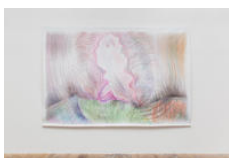

**EXHIBITION CHECKLIST**

*Pieter Slagboom: Saturated Manuscript*, Bridget Donahue, New York, New York, September 10 - October 31, 2020

**Pieter Slagboom**

*Shifting Scale*, 2020

Colored pencil on linen

84 1/4 × 126.4 in. (214.00 × 321.06 cm)

**Pieter Slagboom**

*Cabin*, 2020

Colored pencil on linen

84 1/4 × 126.4 in. (214.00 × 321.06 cm)

**Pieter Slagboom**

*Fingers II*, 2020

Colored pencil on linen

84 1/4 × 126.4 in. (214.00 × 321.06 cm)

**Pieter Slagboom**

*Muscles*, 2020

Colored pencil on linen

84 1/4 × 126.4 in. (214.00 × 321.06 cm)

**Pieter Slagboom**

*Toes*, 2020

Colored pencil on linen

84 1/4 × 126.4 in. (214.00 × 321.06 cm)

**Pieter Slagboom**

*Poetic Flesh*, 2020

Colored pencil on linen

84 1/4 × 126.4 in. (214.00 × 321.06 cm)

**Pieter Slagboom**

*Fingers*, 2020

Colored pencil on linen

84 1/4 × 126.4 in. (214.00 × 321.06 cm)